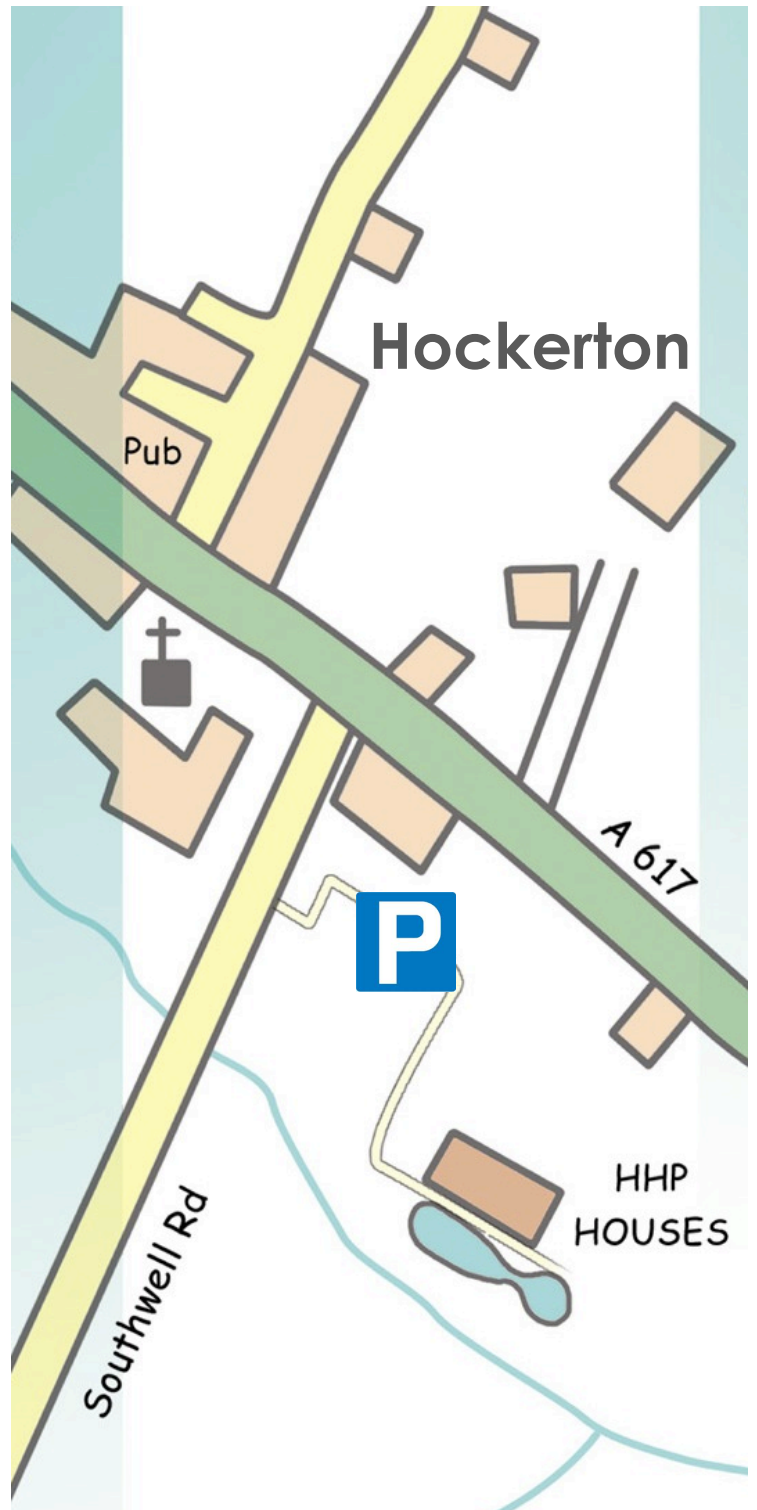

FROM THE SOUTH and EAST Via A1

- Exit at Newark (A46) junction (also marked A17 Sleaford)
- Follow directions for A617 towards Mansfield.
- On A617 go via Kelham & Averham until you reach Hockerton
- Turn left on to Southwell Road and then left into Gables Drive (turning before speed limit sign)

FROM NORTH

Via M1

- Exit J.29, taking A617 to Mansfield. Go round Mansfield towards Newark and continue on A617 until you reach Hockerton
- Take second right after pub, on to Southwell Road and then left into Gables Drive (turning before speed limit sign)

Via A1

- Exit A1 at A57 junction (Worksop) and take A614 - Go via Ollerton, until reach A617 roundabout – Take A617 east towards Kirklington until reach Hockerton.
- Take second right after pub, on to Southwell Road and then left into Gables Drive (turning before speed limit sign)

Hockerton Housing Project
Gables Drive
Hockerton
Southwell
Nottinghamshire NG25 0QU

Telephone
+44 (0)1636 816902